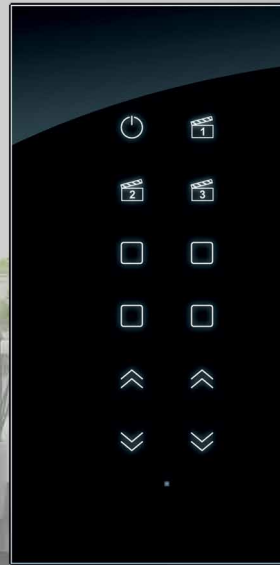

KNX Tastsensor

KNX Touch Sensor

Produktübersicht

Product Overview

5 / 2012

reddot design award
winner 2012

Glasrahmen

Glass Frame